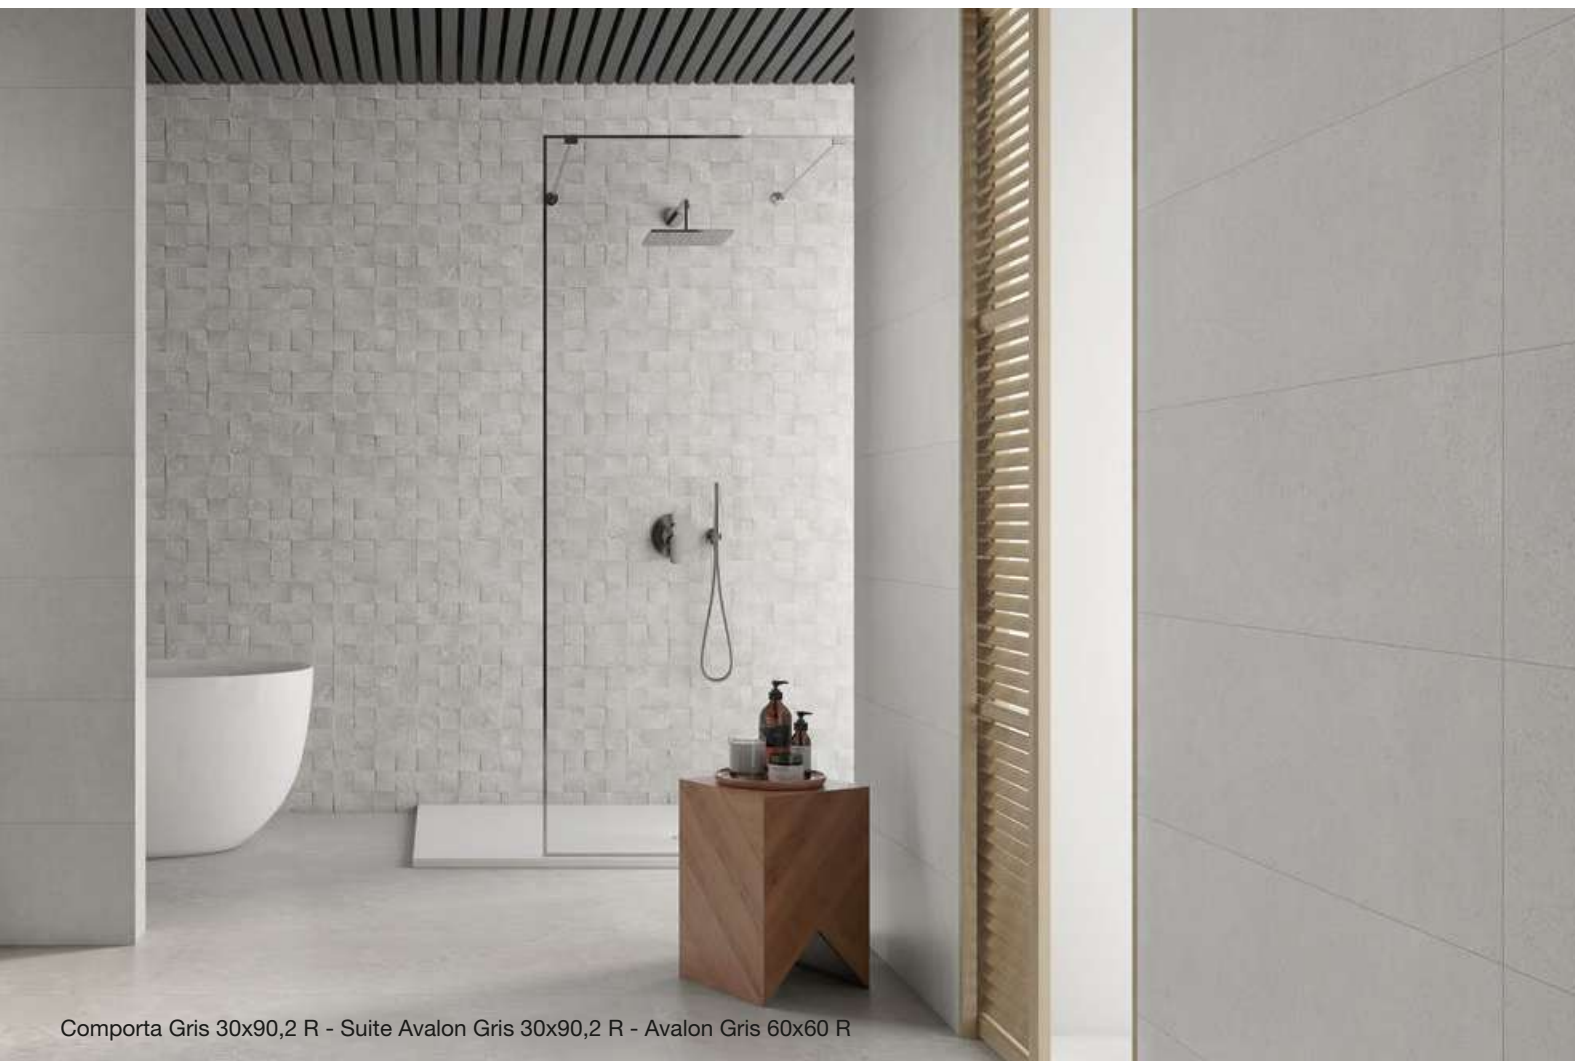

Comporta Arena 30x90,2 R

Comporta Gris 30x90,2 R - Suite Avalon Gris 30x90,2 R - Avalon Gris 60x60 R