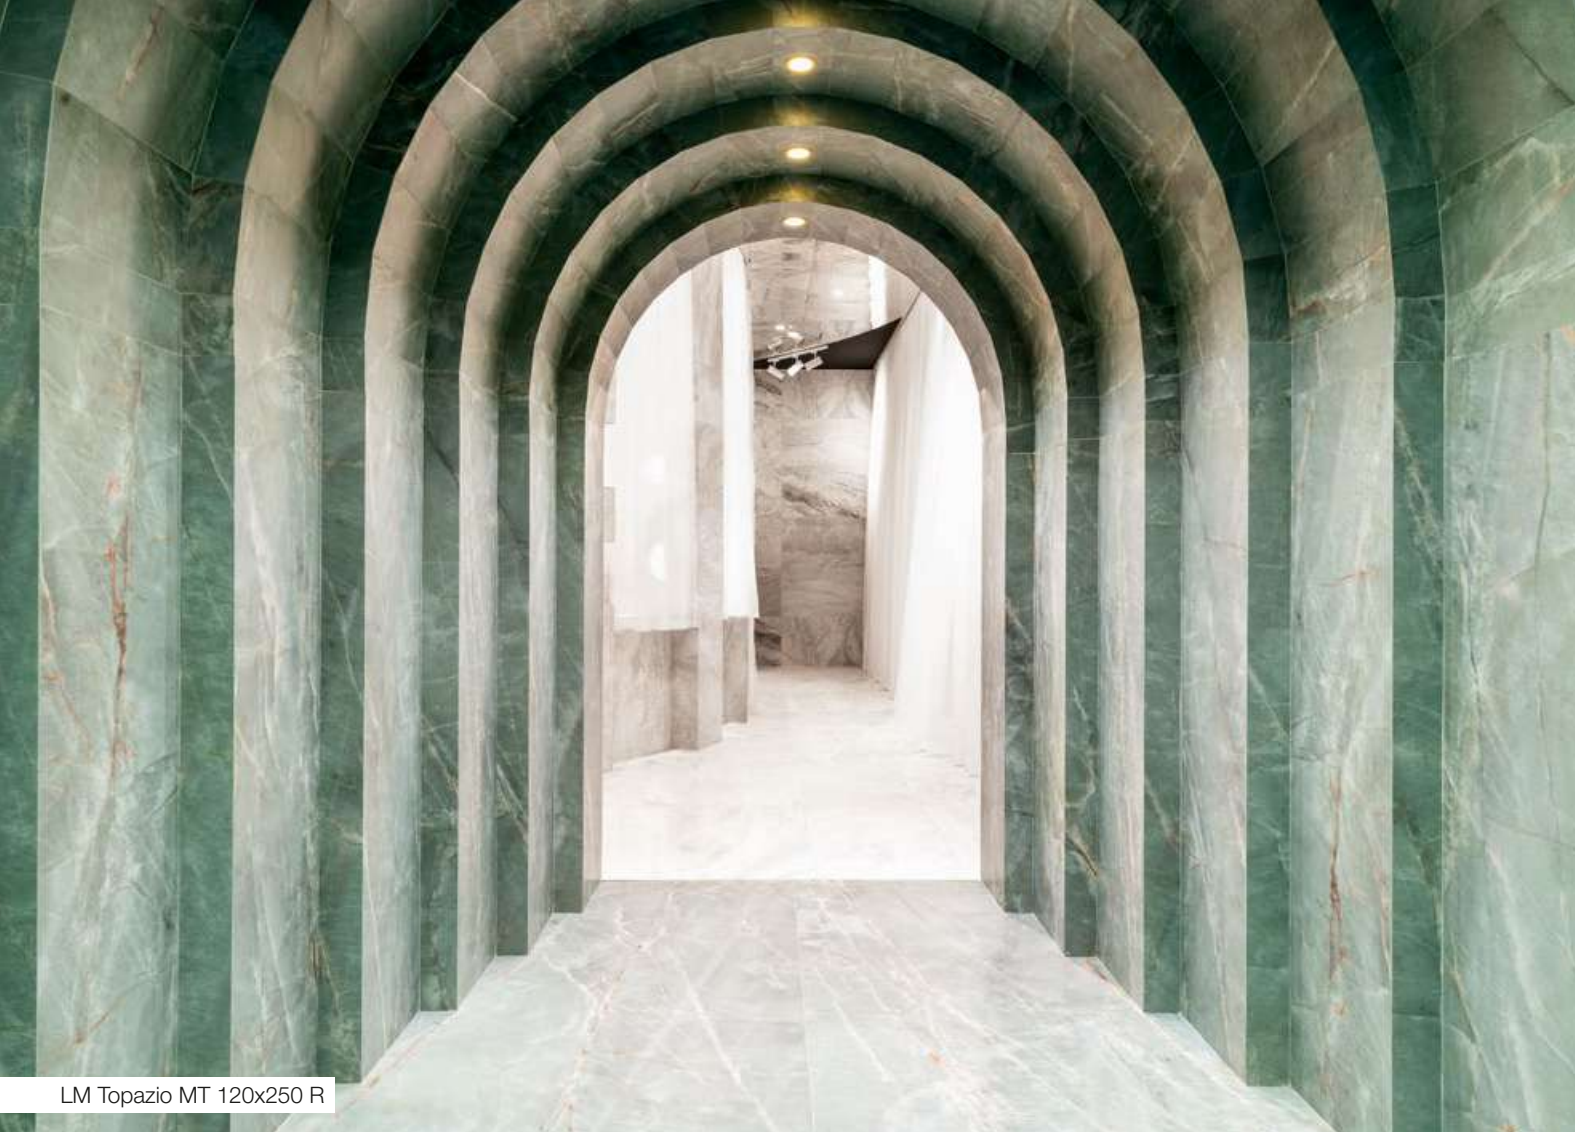

Topazio

Porcelánico / Porcelain Tile

thinbig®

MARBLES

120x250 R
48"x100" R

Verde

LM Topazio MT
120x250 R / 48"x100" R
FG600MR211 / P1750
G4 C1 R9

Topazio
disponible en formato: / available in size:

60x120 R | 125
24"x48" R

120x250 R / 48"x100" R

1 Pzs. 62 Kg. 2,990 m²	14 Box 864 Kg. 41,860 m²