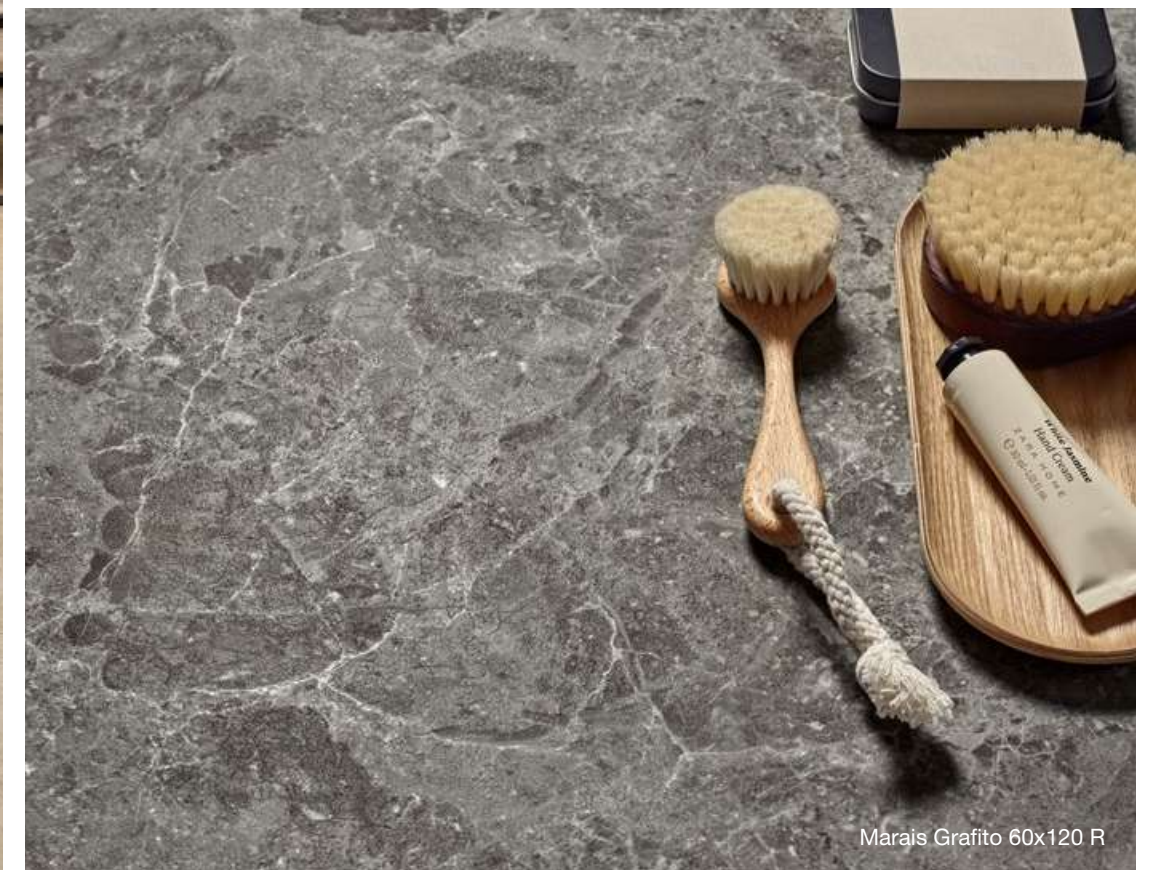

Marais Gris 60x120 R - Kasbah Gris 60x120 R

Marais Grafito 60x120 R