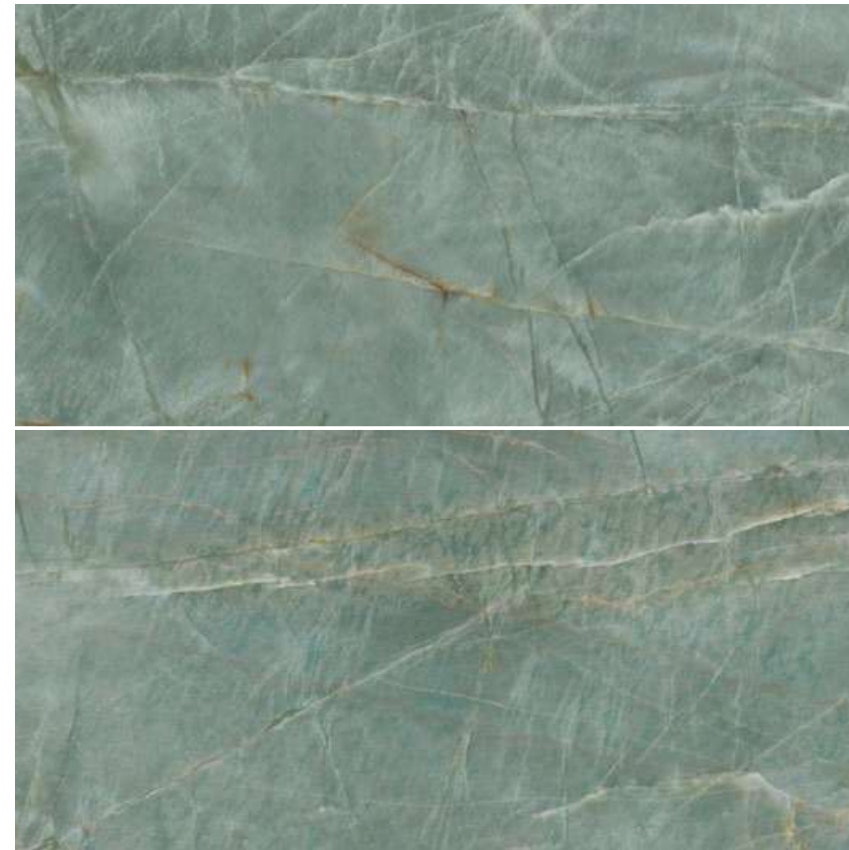

Marble Topazio

Porcelánico Pulido / Polished Porcelain

MARBLES

Verde

Marble Topazio Pulido
60x120 R / 24"x48" R
F3P7P54211 / M2110
G3

Marble Topazio
disponible en formato: / available in size:

120x250 R | 62
48"x100" R

60x120 R / 24"x48" R

3 Pzs. 36 Kg. 2,160 m²	30 Box 1,075 Kg. 64,800 m²