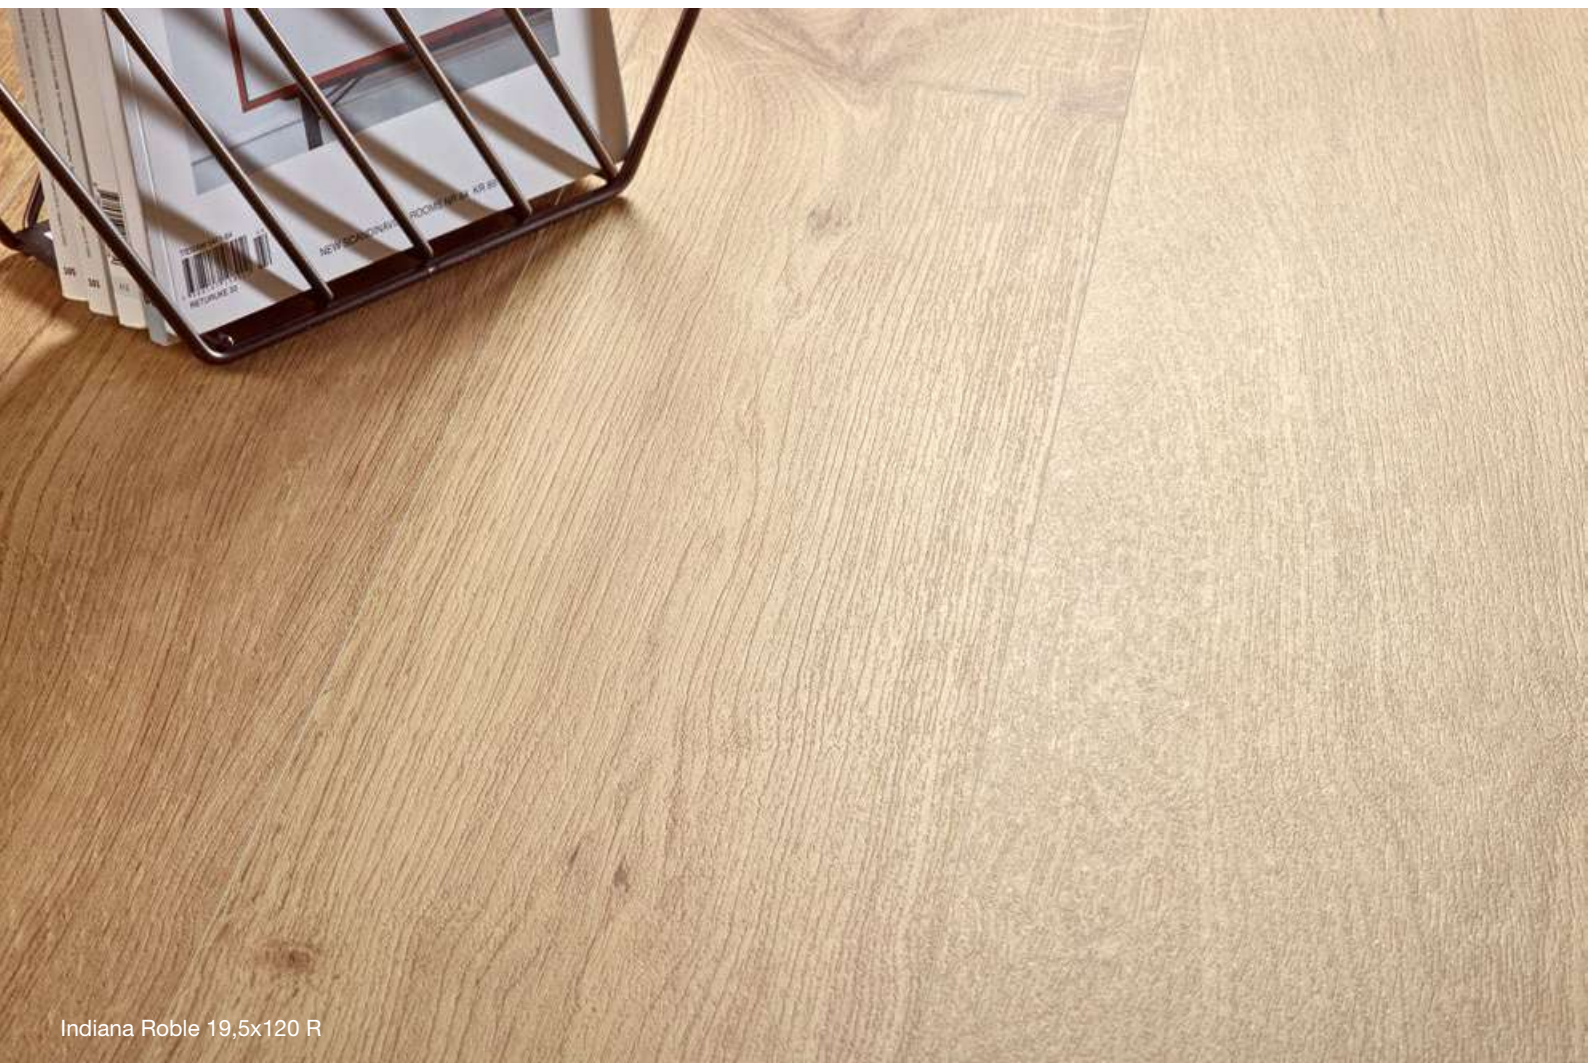

Indiana Roble 19,5x120 R