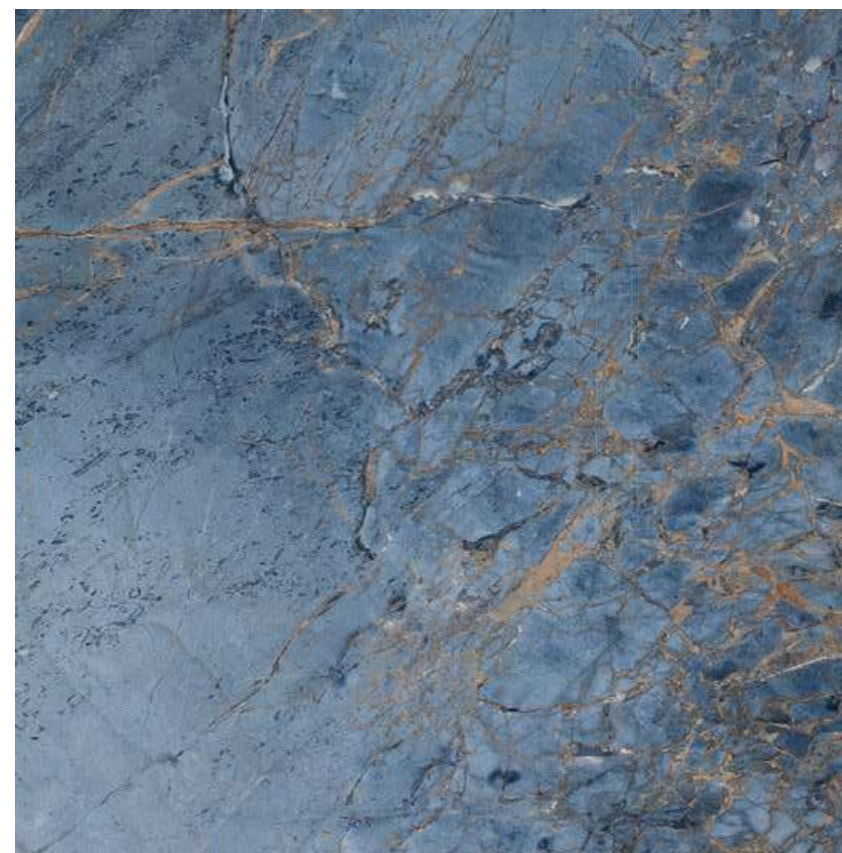

LM Marble Nouveau MC 120x120 R - LM Mármore Paraná MC 120x120 R

Marble Nouveau

Porcelánico Pulido / Polished Porcelain

thinbig®

MARBLES

7 mm | | **120x120 R**
48"x48" R

Azul

LM Marble Nouveau MC
120x120 R / 48"x48" R
F3701E8151 / M2420
G3