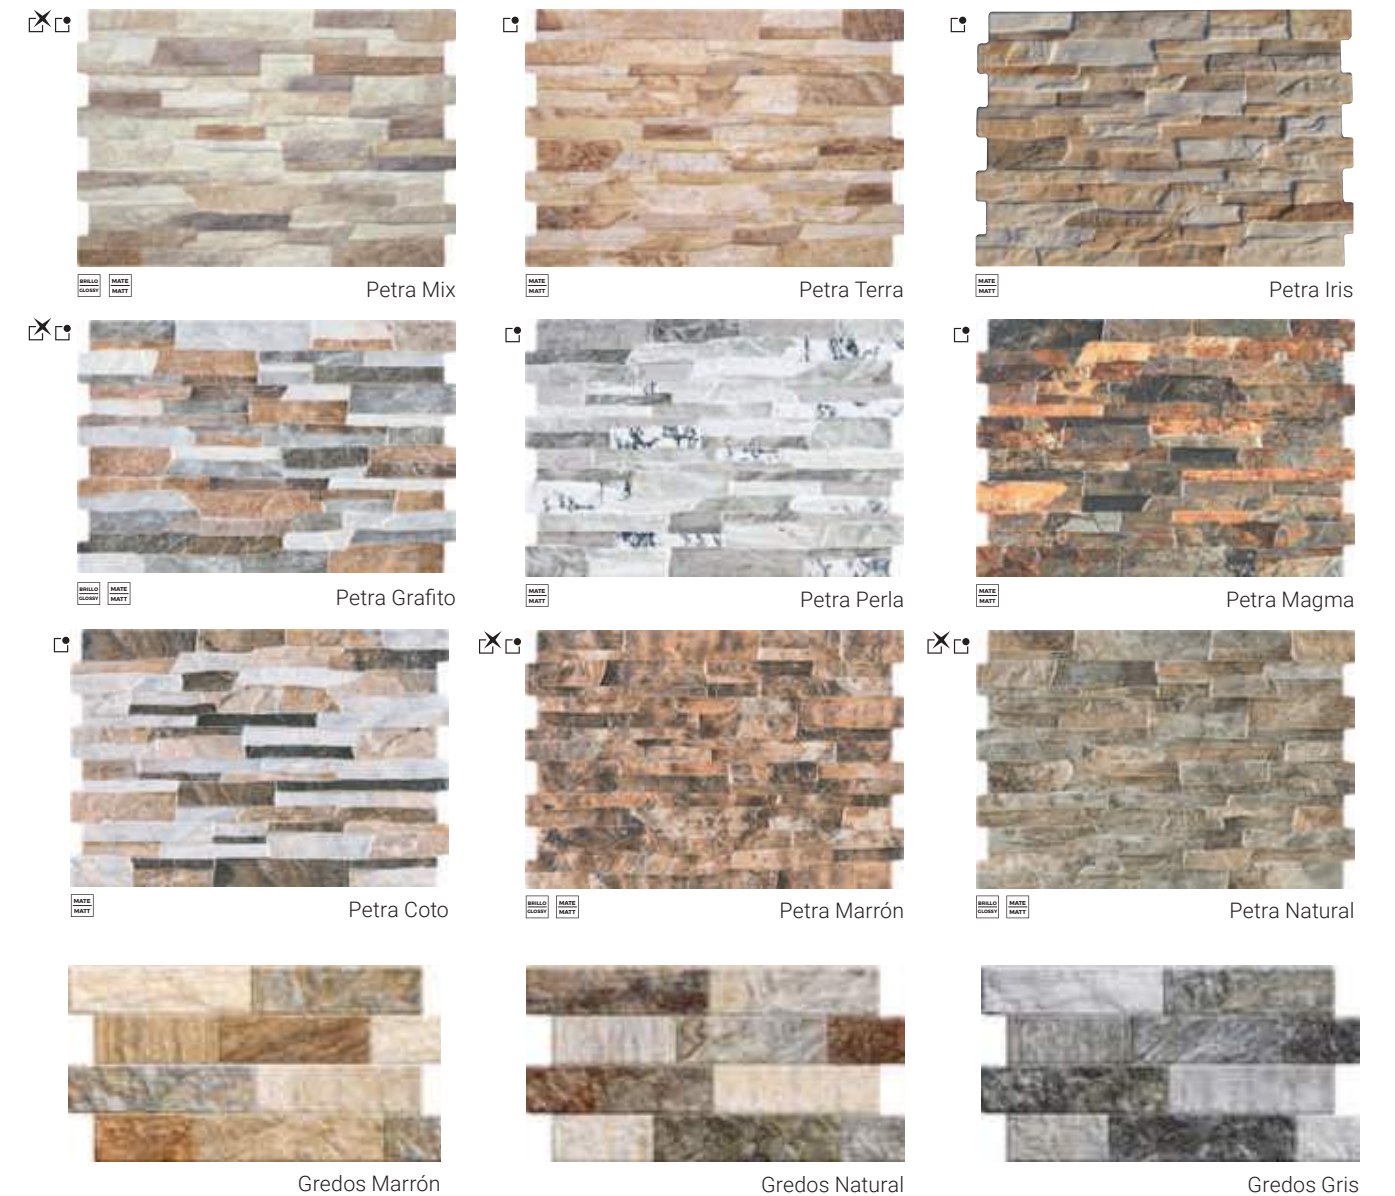

Petra Magma 34x50
Trunk Haya 23x120

34x50 cm / 13.39"x19.69"