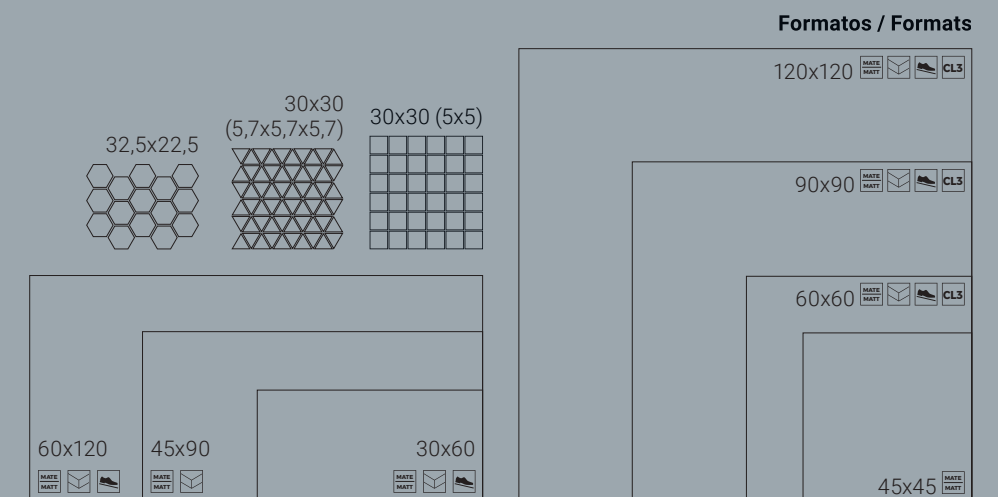

Formato	Pz/cj	Pz/pl	M²/cj	M²/pl	Cj/pl	Kg/cj	Kg/Total
30x60 (C)	6	288	1,08	51,84	48	22,00	1076
45x45	6	312	1,22	63,44	52	25,80	1361,6
45x90	3	132	1,21	53,24	44	28,70	1282,8
60x60	4	120	1,44	43,2	30	30,00	920
60x120	2	64	1,44	46,08	32	34,50	1129
90x90	2	54	1,62	43,74	27	40,00	1110
120x120	1	36	1,44	51,84	36	38,40	1422,4
MALLA HEX	9	432	0,65	31,2	48	13,50	668
MALLA TRIS	7	336	0,63	30,24	48	15,40	759,2
MALLA (5)	11	462	1,00	42	42	23,00	986

Porcebloc
30x60 / 45x45 / 45x90 / 60x60 / 60x120 / 90x90 / 120x120
11.81"x23.62" / 17.71"x17.71" / 17.72"x35.43" / 23.62"x23.62" /
23.62"x47.24" / 35.43"x35.43" / 47.24"x47.24"