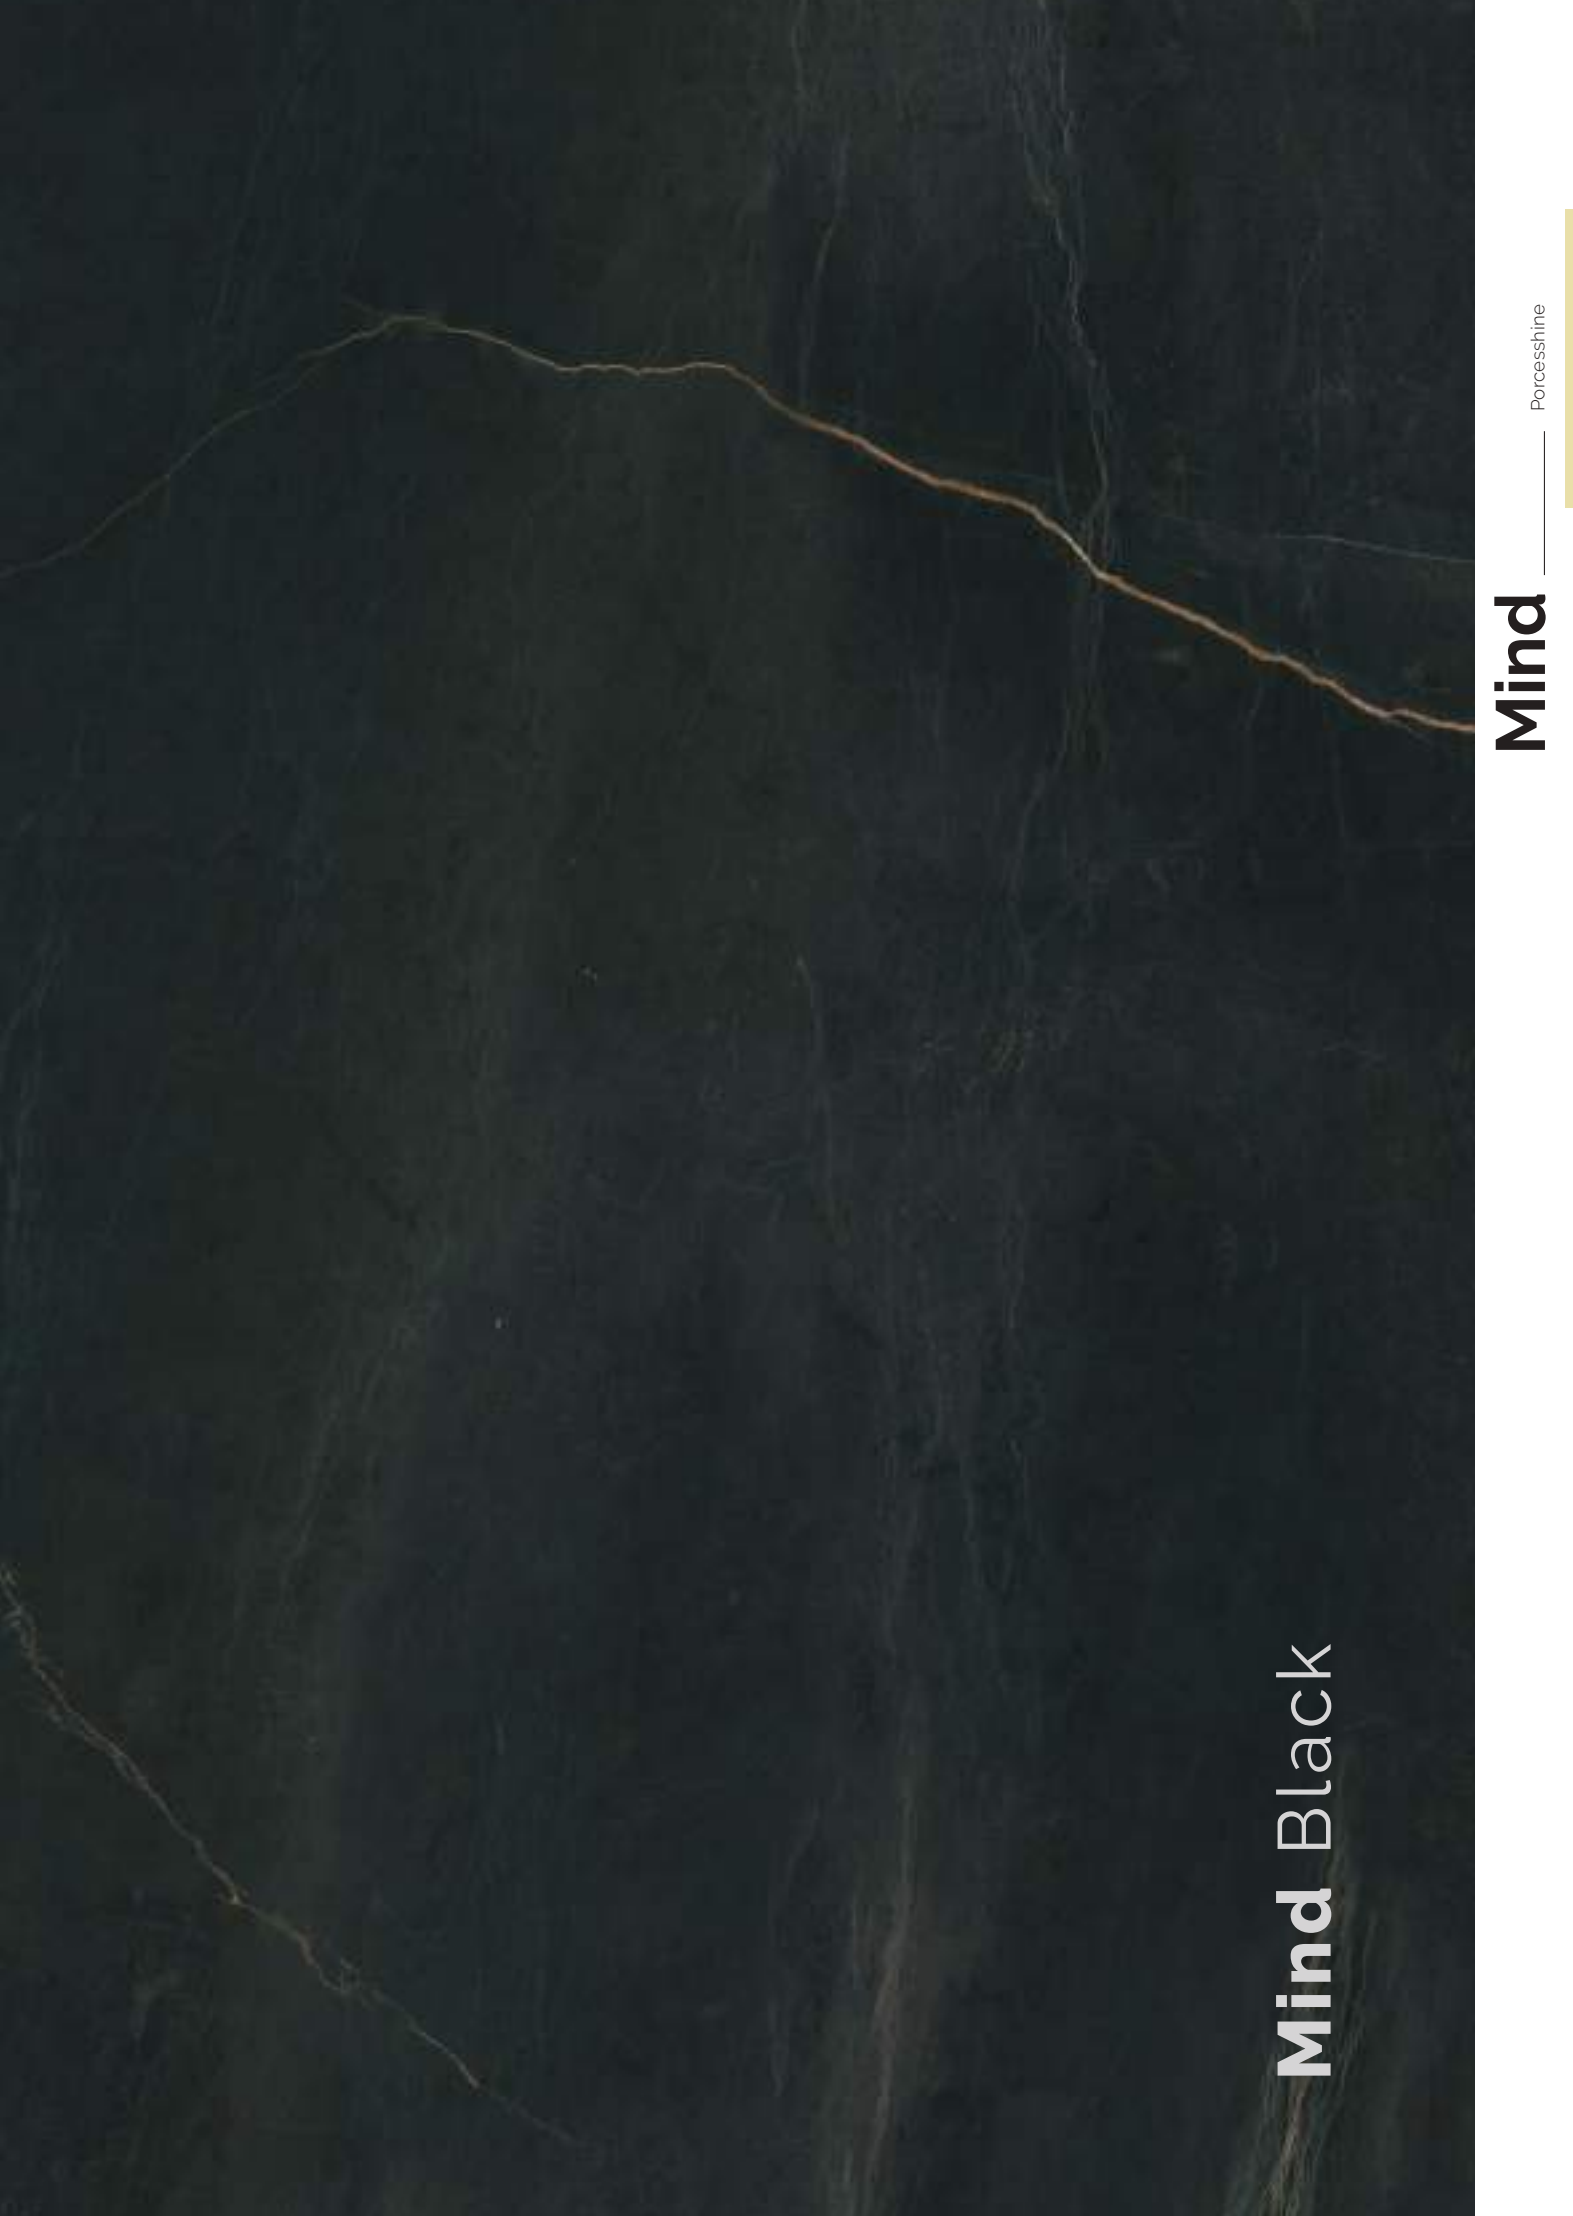

Porcesshine
30x60 / 60x120 / 60x60 / 120x120
11.81"x23.62" / 23.62"x47.24" / 23.62"x23.62" / 47.24"x47.24"

Mind _____ Porcesshine

Mind Black 60x120
Mind Black 120x120

Mind

Mind Pearl

Mind Black

Rlv. Mind Pearl 60x120