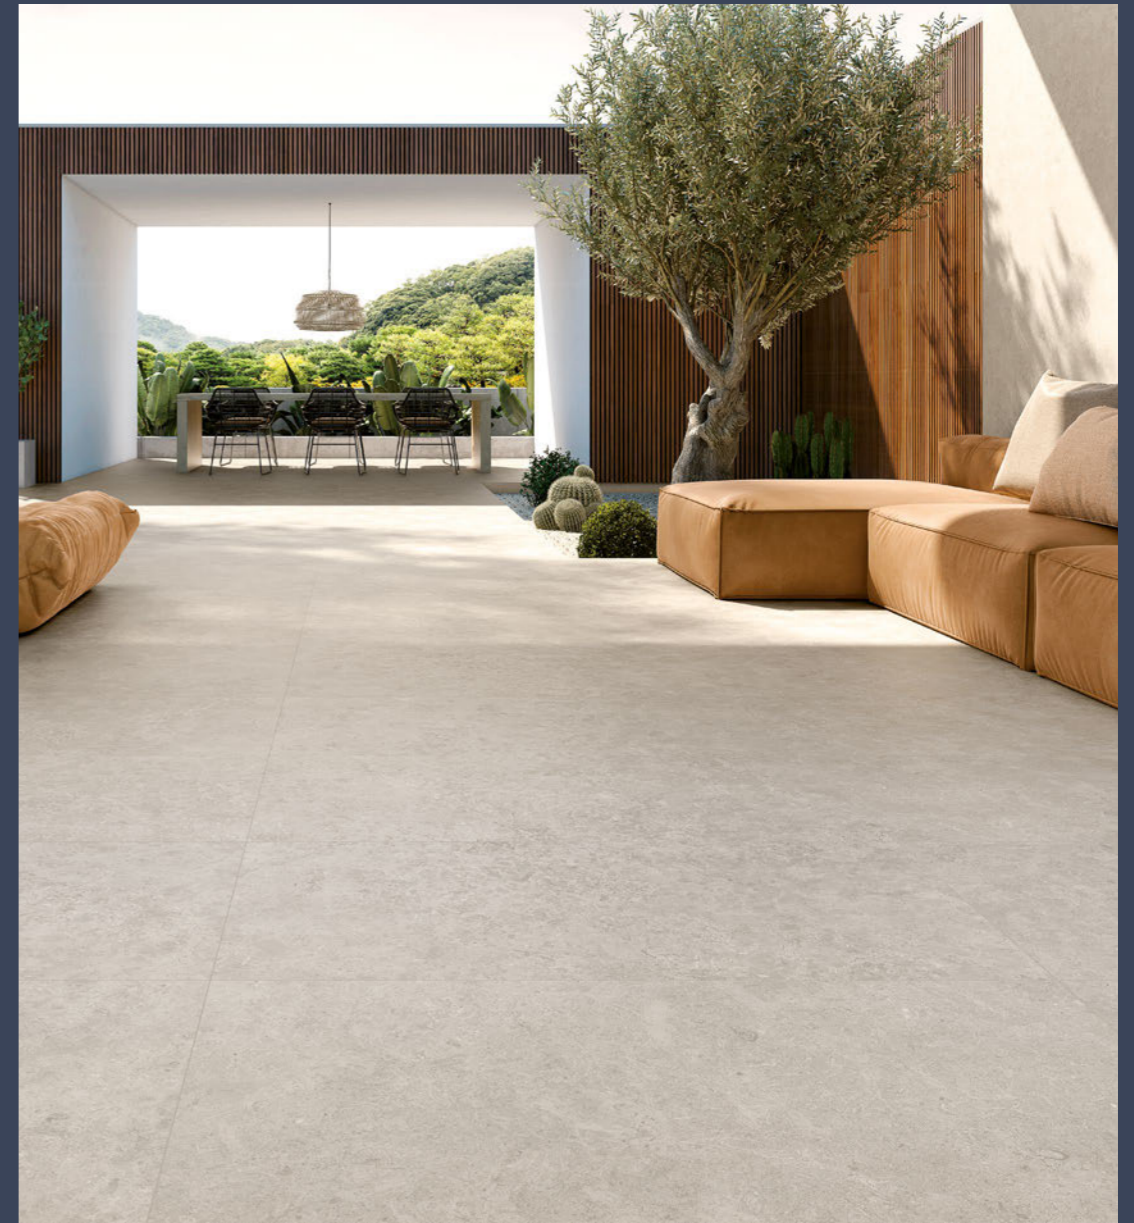

GEO

UN VIAJE A LOS ORÍGENES
UNA EXPLORACIÓN DE LA BELLEZA PURA Y SERENA
DE LA CALIZA.

Roomscene:
Floor: Geo Antislip Greige 60x120 Rect.