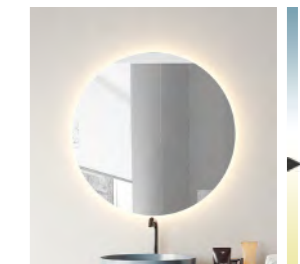

LISS

cm	Ref.
50 Ø cm	72206
70 Ø cm	87408
80 Ø cm	87769
90 Ø cm	87407