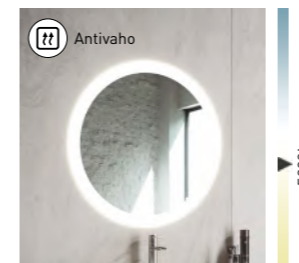

BLUE

cm	Ref.
70 Ø cm	84282