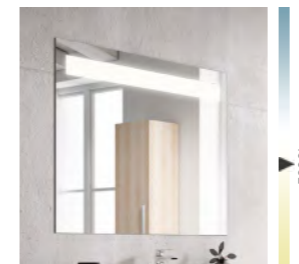

ESPEJOS LED

LUMEN

cm	Ref.
60x70cm	82219
80x70cm	82220
100x70cm	82221
120x70cm	82222